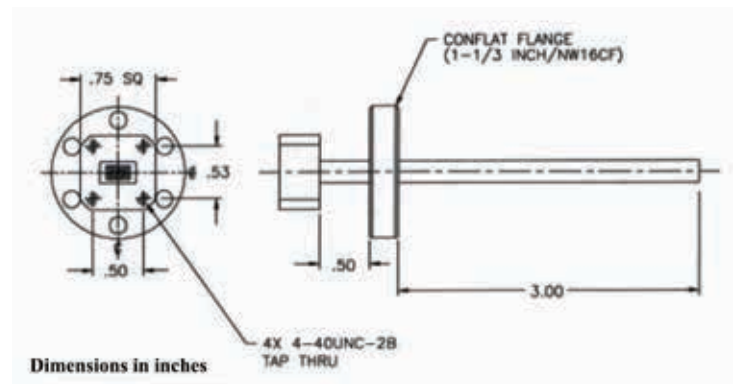

With a history of producing high quality products, we can help you with your pressure windows.

Contact us at ElectronDevices@cpii.com or call us at +1 978-922-6000.

FEATURES:

- Frequency: 35 GHz
- VSWR: 1.10:1 max
- Vacuum tight to 10⁻⁸
- WG Size: WR28

BENEFITS:

- Integral waveguide extension